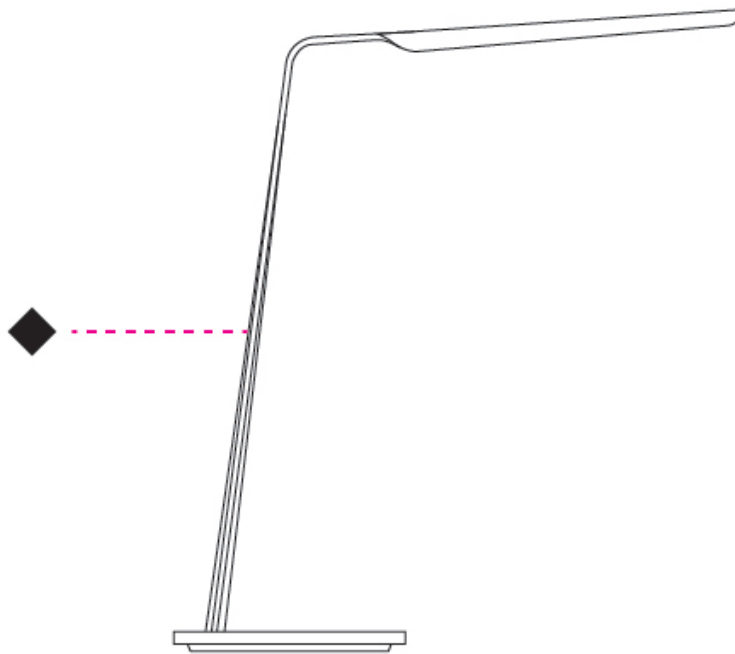

SWAN PORTABLE

D74007-

PROJECT _____

TYPE _____

SPECIFIER _____

QUANTITY _____

DATE _____

D