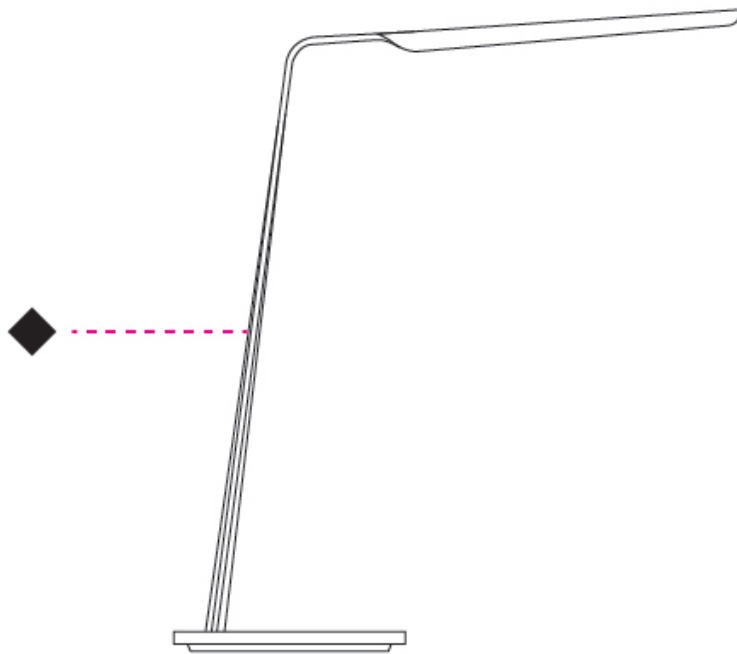

SWAN PORTABLE

D74008-

PROJECT	_____
TYPE	_____
SPECIFIER	_____
QUANTITY	_____
DATE	_____