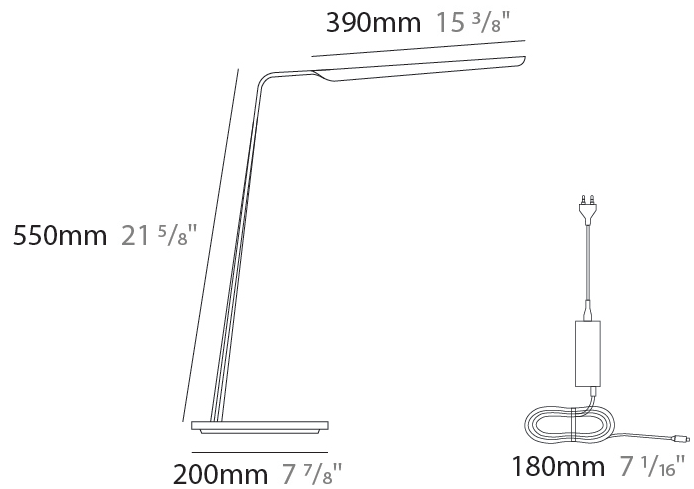

PROJECT	_____
TYPE	_____
SPECIFIER	_____
QUANTITY	_____
DATE	_____

SWAN PORTABLE

D74008- _____ - _____
base number   Color   Finish
                                 Temperature   Options

1. To build a product code in our configurator select the specify button on the base model # product page
2. To build a manual product code on this datasheet choose from the options listed below in blue font and add the suffix to the base model #

GENERAL

Series: Swan
Brand: Tunto
Division: Design
Mounting Type: Portable
Mounting Location: Table
Subcategory: Table

PHYSICAL

Shape: Abstract
Length (mm): 390
Length (in): 15 ³/₈
Height (mm): 550
Height (in): 21 ⁵/₈
Light Distribution: Direct
Fixture Finish: WAL / ASH / OAK / BLK / WHI
Fixture Material: Wood
Cable Details: 180mm / 70.87" cord and plug

ELECTRICAL

Lamp Type: LED
Input Wattage (W): 20
Dimming: Touch Dimming
Driver Location: Inline Transformer Plug
Input Voltage (V): 120

LED

Color Temperature (°K): 2700 / 3000
Max. Delivered Lumen (lm): 660 - 1090
CRI: >93 CRI
Lamp Life (hrs): 50000

OPTICAL

RATINGS AND CERTIFICATIONS

Certified By: Certified for North American Standards
IP rating: IP20